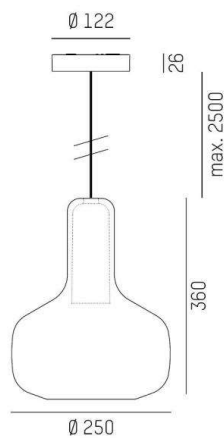

## CORPA

257-0211216000600

CORPA IRIS L PD SUSPENSION made of aluminium, black, shade made of hand-blown glass champagne, dimmability: not dimmable, cable black, adapter/ceiling base black, pendant length 2500mm, IP20

## DRAWING

## TECHNICAL DETAILS

Bulb type	QPAR 16 9W
No. of bulb holders	1x
Socket	GU10
Optics	hand-blown glass
Designer	Rainer Mutsch
Dimming	not dimmable
Voltage [V]	220-240V 50/60Hz
Material	aluminium
Length [mm]	250
Height [mm]	360
Pendant length [mm]	2500
Diameter [mm]	250
IP protection class	IP20
Voltage class	protection cl. II
Net weight [kg]	1,91
Colour lamp	black
Colour of glass/shade	champagne
Colour adapter/ceiling base	black
Electric wire	black
EAN-Number	9010506721836

## LIGHT DISTRIBUTION CURVE

The values are rated values. Power and luminous flux are initially subject to a tolerance of +/- 10%. Colour temperature tolerance: +/- 150 K. The values apply to an ambient temperature of 25°C unless otherwise specified.