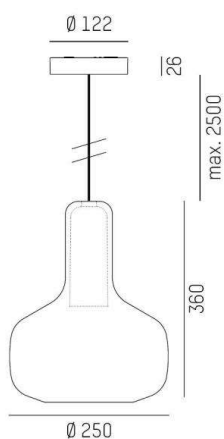

CORPA

257-0211216000600

CORPA IRIS L PD SUSPENSION made of aluminium, black, shade made of hand-blown glass champagne, dimmability: not dimmable, cable black, adapter/ceiling base black, pendant length 2500mm, IP20

DRAWING

TECHNICAL DETAILS

Bulb type	QPAR 16 9W
No. of bulb holders	1x
Socket	GU10
Optics	hand-blown glass
Designer	Rainer Mutsch
Dimming	not dimmable
Voltage [V]	220-240V 50/60Hz
Material	aluminium
Length [mm]	250
Height [mm]	360
Pendant length [mm]	2500
Diameter [mm]	250
IP protection class	IP20
Voltage class	protection cl. II
Net weight [kg]	1,91
Colour lamp	black
Colour of glass/shade	champagne
Colour adapter/ceiling base	black
Electric wire	black
EAN-Number	9010506721836

LIGHT DISTRIBUTION CURVE

The values are rated values. Power and luminous flux are initially subject to a tolerance of +/- 10%. Colour temperature tolerance: +/- 150 K. The values apply to an ambient temperature of 25°C unless otherwise specified.