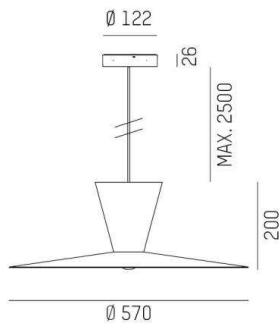

## WIZARD

114-0211000655500

WIZARD L PDI SUSPENSION made of aluminium, similar to RAL 9016, aluminium shade white white, beam see light source, light output direct / indirect, tilting 5°, dimmability: not dimmable, cable black, fabric, adapter/ceiling base black, pendant length 2500mm, IP20 without lamp

## DRAWING

## LIGHT DISTRIBUTION CURVE

## TECHNICAL DETAILS

Bulb type	AGL A60 7W
No. of bulb holders	1x
Socket	E27
Luminous flux [lm]	siehe Leuchtmittel
Colour temp. [K]	siehe Leuchtmittel
CRI	siehe Leuchtmittel
Optics	aluminium shade
Designer	Serge Cornelissen
Dimming	not dimmable
Light output	direct / indirect
Beam angle [°]	siehe Leuchtmittel
Voltage [V]	220-240V 50/60Hz
Material	aluminium
Height [mm]	208
Pendant length [mm]	2500
Diameter [mm]	570
IP protection class	IP20
Voltage class	protection cl. I
Net weight [kg]	3,20
RAL	9016
Colour of glass/shade	white white
Colour adapter/ceiling base	black
Electric wire	black, fabric
EAN-Number	9010506958607