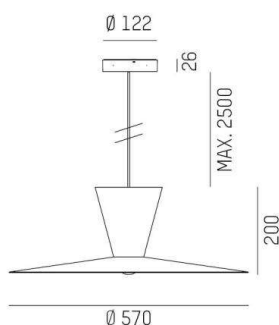

WIZARD

114-0211000655500

WIZARD L PDI SUSPENSION made of aluminium, similar to RAL 9016, aluminium shade white white, beam see light source, light output direct / indirect, tilting 5°, dimmability: not dimmable, cable black, fabric, adapter/ceiling base black, pendant length 2500mm, IP20 without lamp

DRAWING

LIGHT DISTRIBUTION CURVE

TECHNICAL DETAILS

Bulb type	AGL A60 7W
No. of bulb holders	1x
Socket	E27
Luminous flux [lm]	siehe Leuchtmittel
Colour temp. [K]	siehe Leuchtmittel
CRI	siehe Leuchtmittel
Optics	aluminium shade
Designer	Serge Cornelissen
Dimming	not dimmable
Light output	direct / indirect
Beam angle [°]	siehe Leuchtmittel
Voltage [V]	220-240V 50/60Hz
Material	aluminium
Height [mm]	208
Pendant length [mm]	2500
Diameter [mm]	570
IP protection class	IP20
Voltage class	protection cl. I
Net weight [kg]	3,20
RAL	9016
Colour of glass/shade	white white
Colour adapter/ceiling base	black
Electric wire	black, fabric
EAN-Number	9010506958607