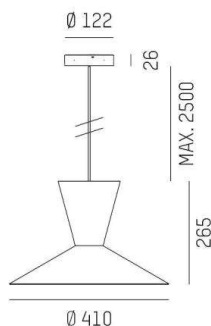

WIZARD

114-0111000655500

WIZARD M PDI SUSPENSION made of aluminium, similar to RAL 9016, aluminium shade white white, beam see light source, light output direct / indirect, tilting 5°, dimmability: not dimmable, cable black, fabric, adapter/ceiling base black, pendant length 2500mm, IP20 without lamp

DRAWING

LIGHT DISTRIBUTION CURVE

TECHNICAL DETAILS

Bulb type	AGL A60 7W
No. of bulb holders	1x
Socket	E27
Luminous flux [lm]	siehe Leuchtmittel
Colour temp. [K]	siehe Leuchtmittel
CRI	siehe Leuchtmittel
Optics	aluminium shade
Designer	Serge Cornelissen
Dimming	not dimmable
Light output	direct / indirect
Beam angle [°]	siehe Leuchtmittel
Voltage [V]	220-240V 50/60Hz
Material	aluminium
Height [mm]	269
Pendant length [mm]	2500
Diameter [mm]	413
IP protection class	IP20
Voltage class	protection cl. I
Net weight [kg]	3,20
RAL	9016
Colour of glass/shade	white white
Colour adapter/ceiling base	black
Electric wire	black, fabric
EAN-Number	9010506928327