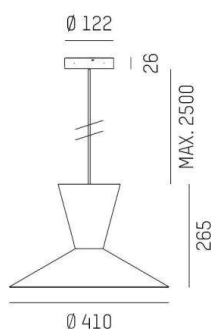

WIZARD

114-0111000655500

WIZARD M PDI SUSPENSION made of aluminium, similar to RAL 9016, aluminium shade white white, beam see light source, light output direct / indirect, tilting 5°, dimmability: not dimmable, cable black, fabric, adapter/ceiling base black, pendant length 2500mm, IP20 without lamp

DRAWING

LIGHT DISTRIBUTION CURVE

TECHNICAL DETAILS

Bulb type	AGL A60 7W
No. of bulb holders	1x
Socket	E27
Luminous flux [lm]	siehe Leuchtmittel
Colour temp. [K]	siehe Leuchtmittel
CRI	siehe Leuchtmittel
Optics	aluminium shade
Designer	Serge Cornelissen
Dimming	not dimmable
Light output	direct / indirect
Beam angle [°]	siehe Leuchtmittel
Voltage [V]	220-240V 50/60Hz
Material	aluminium
Height [mm]	269
Pendant length [mm]	2500
Diameter [mm]	413
IP protection class	IP20
Voltage class	protection cl. I
Net weight [kg]	3,20
RAL	9016
Colour of glass/shade	white white
Colour adapter/ceiling base	black
Electric wire	black, fabric
EAN-Number	9010506928327