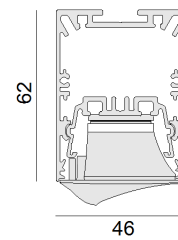

optical data:

optical system: reflector
material: PC
light distribution: asymmetrical

lighting data:

light source: LED
glare indicator UGR: 20
colour rendering index: CRI ≥ 80 (on request: CRI ≥ 90)

Catalogue code	Luminaire light flux	Power	Effectiveness	Color temperature	CRI/RA	Dimensions	UGR
101.19043E	2773lm	28W	103lm/W	3000K	≥80	L=1400mm	<20
101.19044E	2889lm	28W	103lm/W	4000K	≥80	L=1400mm	<20
101.19083E	5546lm	54W	107lm/W	3000K	≥80	L=2520mm	<20
101.19084E	5777lm	54W	107lm/W	4000K	≥80	L=2520mm	<20