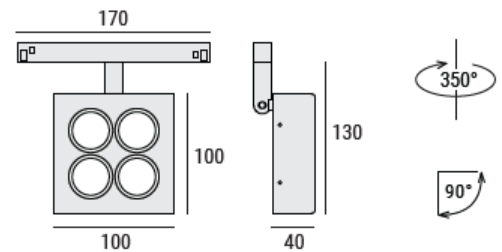

## General data:

|                              |                     |
|------------------------------|---------------------|
| Luminaire body:              | aluminum            |
| Mounting type:               | track 48V           |
| Ingress protection:          | IP20                |
| operating temperature range: | from -40°C to +40°C |
| Lifetime L80B10:             | 100 000h            |

## Optical data:

|                     |             |
|---------------------|-------------|
| Optical system:     | lens        |
| Material:           | PMMA        |
| Light distribution: | symmetrical |
| Lenses available:   | 6°, 36°     |

**E – electronics**

O – on/off

D – DALI

white  
03

black  
05

**C – colour**

| Catalogue code | Luminaire light flux | Power | Effectiveness | Color temperature | CRI/RA | Weight | Dimensions   | Box dimensions |
|----------------|----------------------|-------|---------------|-------------------|--------|--------|--------------|----------------|
| 2050.02ELC     | 1253lm               | 13W   | 96lm/W        | 2700K             | ≥90    | 0,5kg  | 100x40x130mm | 180x180x100mm  |
| 2050.03ELC     | 1305lm               | 13W   | 100lm/W       | 3000K             | ≥90    | 0,5kg  | 100x40x130mm | 180x180x100mm  |
| 2050.04ELC     | 1360lm               | 13W   | 105lm/W       | 4000K             | ≥90    | 0,5kg  | 100x40x130mm | 180x180x100mm  |