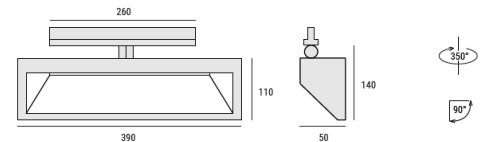

GLIMER

General data:

Luminaire body: aluminum
Mounting: track 230V
Ingress protection IP: IP20
Operating temperature: from -40°C to +40°C
Lifetime L80B10: 100 000h

Electric data:

Nominal voltage: 220-240V AC
Nominal frequency: 50-60 Hz
Protection class: III
Contains light source: Tak
Dimming: on-off, DALI (on request: CASAMBI)

Optical data:

Optical system: wallwasher
Material: PMMA
Light source: LED

Lighting data:

Light source: LED
Colour rendering index: CRI>90 (on request: CRI>95)
Tolerance of luminous flux: +/-10%

E-electronics

O- on-off

D- Dali

cold white black
03 05

C- colour

Catalogue code	Light flux	Power	Effectiveness	Color temperature	CRI/RA	Weight	Dimensions	Box dimensions
2048.02EC	877lm	10W	88lm/W	2700K	≥90	1,6kg	390x110x140mm	400x130x160mm
2048.03EC	914lm	10W	91lm/W	3000K	≥90	1,6kg	400x130x160mm	180x180x100mm
2048.04EC	952lm	10W	95lm/W	4000K	≥90	1,6kg	400x130x160mm	180x180x100mm