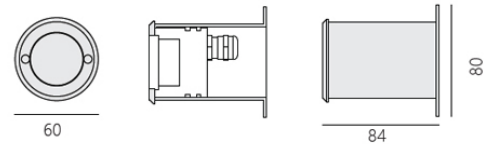

DWELL 50 LV

General data:

Mounting type:	in-ground
Luminaire body:	aluminum/inox
operating temperature range:	from -40° to +45°
Ingress protection:	67
Lifetime L80B10:	100 000h
impact protection IK:	10

Electrical data:

Optical data:

Optical system:	lens
Material:	PMMA
Light emission:	direct
Light distribution:	asymmetrical

Lighting data:

Light source:	LED
Colour rendering index:	CRI>80
colour tolerance SDCM:	SDCM<3
Tolerance of luminous flux:	+/-10%

Other data:

On request:	CRI>90, :6500K, amber, red, blue, green
-------------	---

Dwell is a luminaire mounted in the wall for lighting driveways, walls, stairs. Ingress protection IP67 makes the luminaire perfectly withstand weather conditions. Luminaire body made of aluminum, outer ring made of stainless steel. Tempered glass 8mm.

Photometric body

C- colour

white 03 grey 06 antracyt 70 black 05 inox 08

L- beam angle 02- asymmetrical

Catalogue code	Luminaire light flux	Power	Color temperature	CRI/RA	Weight	Box dimensions
9179.020LC	65lm	1W	2700K	≥80	0,4 kg	200x200x200mm
9179.030LC	68lm	1W	3000K	≥80	0,4 kg	200x200x200mm
9179.040LC	71lm	1W	4000K	≥80	0,4 kg	200x200x200mm