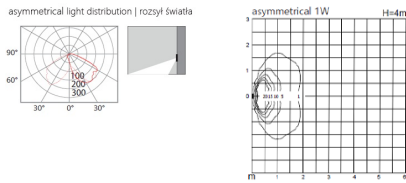

Optical data:

Optical system:	lens
Material:	PMMA
Light emission:	direct
Light distribution:	asymmetrical

Lighting data:

Light source:	LED
Colour rendering index:	CRI>80
colour tolerance SDCM:	SDCM<3
Tolerance of luminous flux:	+/-10%

Photometric body

C- colour

white 03 grey 06 antracyt 70 black 05 inox 08

L- beam angle 02- asymmetrical

Catalogue code	Luminaire light flux	Power	Color temperature	CRI/RA	Weight	Box dimensions
9179.020LC	65lm	1W	2700K	≥80	0,4 kg	200x200x200mm
9179.030LC	68lm	1W	3000K	≥80	0,4 kg	200x200x200mm
9179.040LC	71lm	1W	4000K	≥80	0,4 kg	200x200x200mm