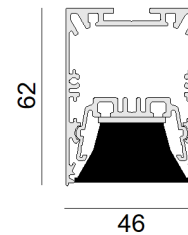

DEER BLACK MODULE

General data:

Ingress protection IP: IP20
Operating temperature range: from -20° to +35°
Lifetime L80B10: 100 000h

Electrical data:

Nominal voltage: 230-240V AC
Nominal frequency: 50-60Hz
Protection class: I
Contains light source: tak
Dimming: DALI, Casambi, on-off

Optical data:

Optical system: lens
Material: PMMA
Light distribution: symmetrical
Lenses available: 50°, 80°

Lighting data:

Light source: LED
Colour rendering index: CRI ≥ 80 (on request: CRI ≥ 90)

Catalogue code	Luminaire light flux	Power	Effectiveness	Color temperature	CRI/RA	Dimensions	UGR
102.08053EL	3054lm	22W	145lm/W	3000K	80	L=1400mm	16
102.08054EL	3181lm	22W	145lm/W	4000K	80	L=1400mm	16
102.09053EL	4276lm	31W	144lm/W	3000K	80	L=1400mm	17
102.09054EL	4455lm	31W	144lm/W	4000K	80	L=1400mm	17
102.08093EL	6108lm	44W	145lm/W	3000K	80	L=2520mm	16
102.08094EL	6363lm	44W	145lm/W	4000K	80	L=2520mm	16
102.09093EL	8553lm	62W	144lm/W	3000K	80	L=2520mm	17
102.09094EL	8909lm	62W	144lm/W	4000K	80	L=2520mm	17