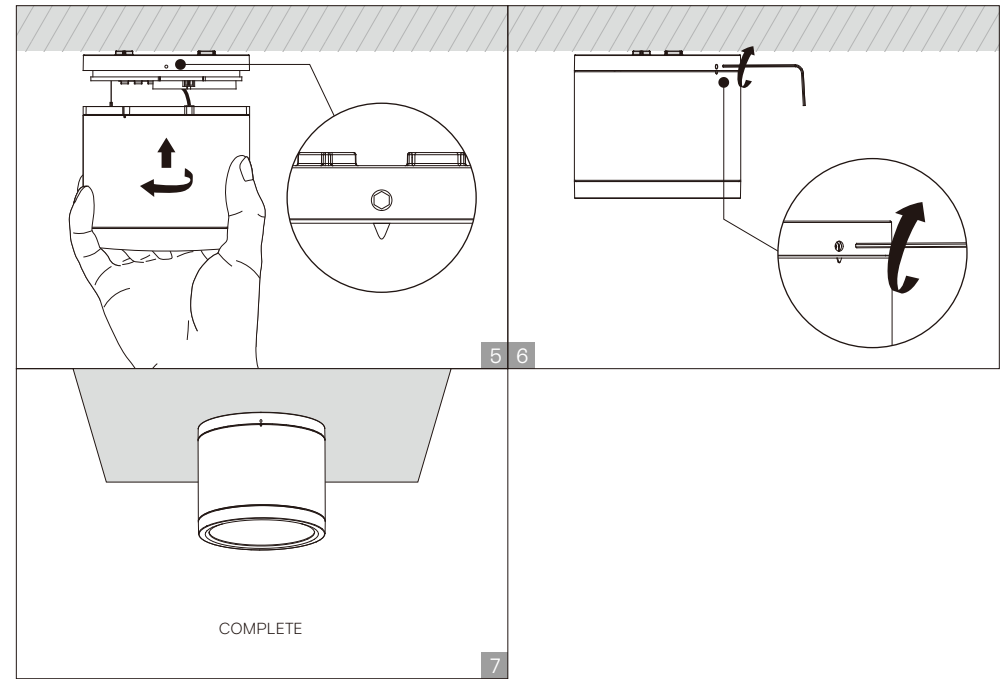

grace

**COMPOSE SM IP65
Installation Manual**

Important Safety Instructions

Basic safety precautions should always be followed when installing, including the following:

1. Read all instructions.
2. Licensed electrician for installation only.
3. Always ensure the power is OFF and the fitting has cooled down before performing any maintenance, cleaning, changing the globe or adjustment to the fitting.
4. Do not install any luminaire near heat source.
5. Do not exceed the nominal supply voltage or amperage ratings.
6. To avoid injury or damage to the fitting, please ensure that power leads and screws are secure before connecting the power.

Installation Procedure

WARNING ⚡

1. Switch off before installation.
2. Switch on only after complete installation and examination of the circuit.
3. Professional electrician for installation and maintenance only.

Product Size

Watts	10	18	25	35	40
Size (mm)	Ø 90x107	Ø 130x115	Ø 160x110	Ø 214x119	Ø 250x125

Rotating surface mounted installation