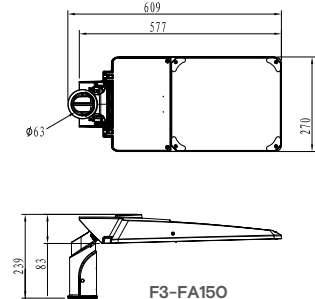

Installation Instructions Frontier Area light

Installation steps

F3-FA150