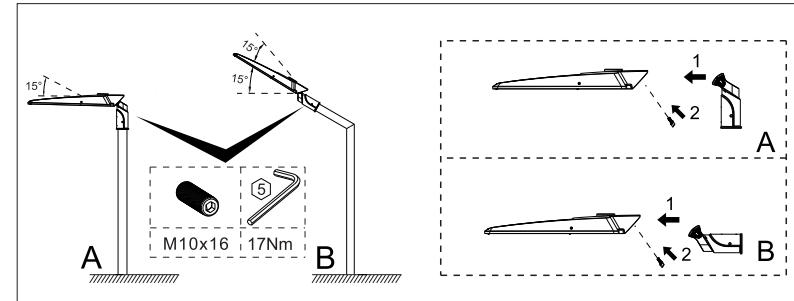

All wiring and installation of this luminaire must adhere to local and national wiring rules eg AS/NZS 3000:2007 Amendment 2:2012 Electrical Installation

TIPS

1. Always ensure power is off and the fitting has cooled down before performing any maintenance or adjustment to the fitting
2. To avoid injury or damage to the fitting, ensure that power leads and screws are secure before connecting the power
3. Handle the fitting with care to avoid damage
4. Find a suitable location away from liquids or hazards
5. To clean, wipe with a damp clean cloth. Never soak the fitting with water.

* Please make sure the luminaire is properly grounded.

Installation steps

Photocell

Rated Voltage	120-277VAC	Turn-Off Level / Time-Delay	60Lx / 2-15s
Applicable Voltage Range	105-305VAC	Ambient Temp.	-40°C ~ +70°C
Rated Frequency	50/60Hz	Related Humidity	99%
Rated Loading	1000W Tungsten, 1800VA Ballast	Service Life	5000 times
Power Consumption	1.0VA	Overall Size	84(Dia.) x 66mm
Turn-On Level / Time-Delay	10Lx / 15-120s	Weight Approx.	86g