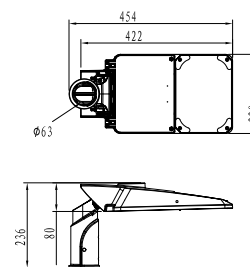

Installation Instructions Frontier Area light

Installation steps

F3-FA40