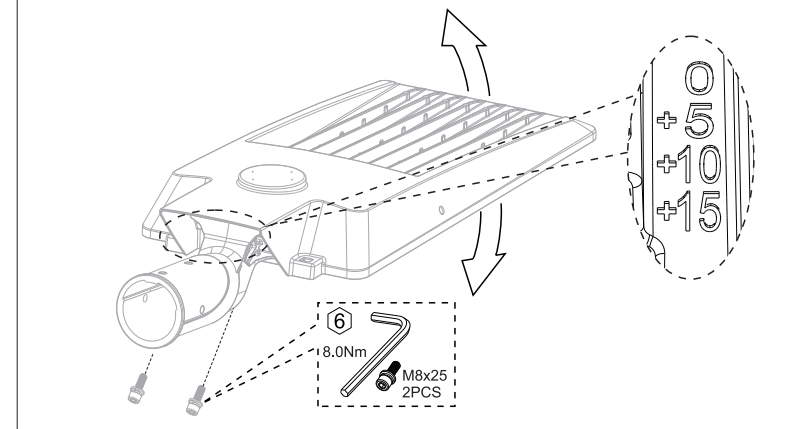

All wiring and installation of this luminaire must adhere to local and national wiring rules eg AS/NZS 3000:2007 Amendment 2:2012 Electrical Installation

TIPS

1. Always ensure power is off and the fitting has cooled down before performing any maintenance or adjustment to the fitting
2. To avoid injury or damage to the fitting, ensure that power leads and screws are secure before connecting the power
3. Handle the fitting with care to avoid damage
4. Find a suitable location away from liquids or hazards
5. To clean, wipe with a damp clean cloth. Never soak the fitting with water.

* Please make sure the luminaire is properly grounded.

Installation steps

Photocell

Rated Voltage	120-277VAC	Turn-Off Level / Time-Delay	60Lx / 2-15s
Applicable Voltage Range	105-305VAC	Ambient Temp.	-40°C ~ +70°C
Rated Frequency	50/60Hz	Related Humidity	99%
Rated Loading	1000W Tungsten, 1800VA Ballast	Service Life	5000 times
Power Consumption	1.0VA	Overall Size	84(Dia.) x 66mm
Turn-On Level / Time-Delay	10Lx / 15-120s	Weight Approx.	86g