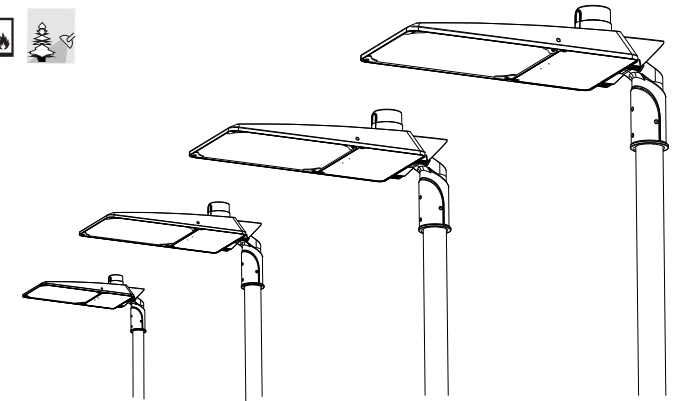

Installation Instructions Frontier Area light

Installation steps

F3-FA40