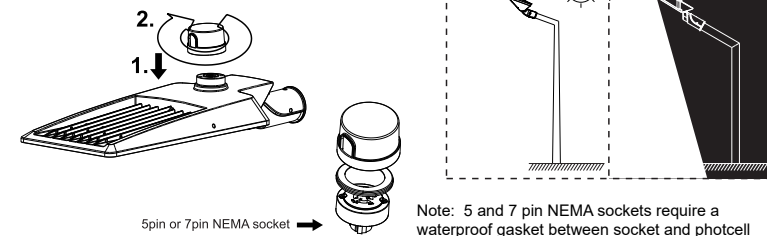

All wiring and installation of this luminaire must adhere to local and national wiring rules eg AS/NZS 3000:2007 Amendment 2:2012 Electrical Installation

TIPS

1. Always ensure power is off and the fitting has cooled down before performing any maintenance or adjustment to the fitting
2. To avoid injury or damage to the fitting, ensure that power leads and screws are secure before connecting the power
3. Handle the fitting with care to avoid damage
4. Find a suitable location away from liquids or hazards
5. To clean, wipe with a damp clean cloth. Never soak the fitting with water.

Technical specifications

Class I	L	brown	black
	N	blue	white
	⊕GND	yellow/green	green
Class II	L	brown	black
	N	blue	white

Dimmable

⊙	DIM+/DA1	purple	or	purple	or	blue	or	brown	or	black	or	red
⊙	DIM-/DA2	gray	or	pink	or	white	or	blue	or	gray	or	orange
⊙	DIM+/DA1	purple	or	purple	or	purple	or	purple				
⊙	DIM-/DA2	gray	or	pink	or	gray	or	pink				
	Aux 12Vdc +	pink	or	black/white	or	black/white	or	red				
⊙	DIM+/DA1	purple	or	purple	or	purple						
⊙	DIM-/DA2	gray	or	pink	or	pink						
	Aux 12Vdc +	pink	or	black/white	or	black/white						
	Aux 12Vdc -	black/white	or	blue/white	or	orange						
⊙	L	brown	or	black	or	black						
⊙	N	blue	or	white	or	white						
	⊕GND	yellow/green	or	green	or	green						
	DIM+/DA1	black	or	red	or	brown						
	DIM-/DA2	gray	or	orange	or	blue						

* Please make sure the luminaire is properly grounded.

Installation steps

Photocell

Rated Voltage	120-277VAC	Turn-Off Level / Time-Delay	60Lx / 2-15s
Applicable Voltage Range	105-305VAC	Ambient Temp.	-40°C ~ +70°C
Rated Frequency	50/60Hz	Related Humidity	99%
Rated Loading	1000W Tungsten, 1800VA Ballast	Service Life	5000 times
Power Consumption	1.0VA	Overall Size	84(Dia.) x 66mm
Turn-On Level / Time-Delay	10Lx / 15-120s	Weight Approx.	86g