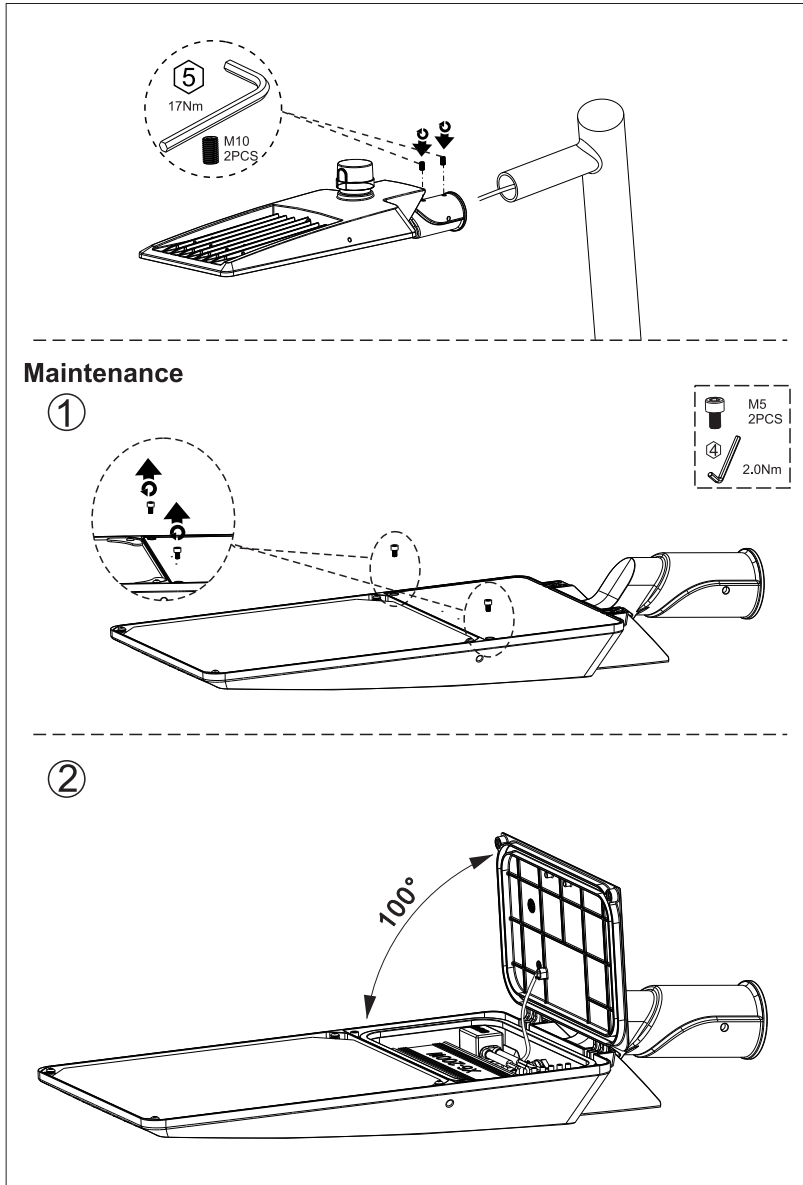

Installation Instructions Frontier Area light

Regulations

To ensure correct functionality and safety please read instructions carefully before using this product. This luminaire complies with AS/NZS 60598.1, AS/NZS 60598.2.5

All wiring and installation of this luminaire must adhere to local and national wiring rules eg AS/NZS 3000:2007 Amendment 2:2012 Electrical Installation

TIPS

1. Always ensure power is off and the fitting has cooled down before performing any maintenance or adjustment to the fitting
2. To avoid injury or damage to the fitting, ensure that power leads and screws are secure before connecting the power
3. Handle the fitting with care to avoid damage
4. Find a suitable location away from liquids or hazards
5. To clean, wipe with a damp clean cloth. Never soak the fitting with water.

* Please make sure the luminaire is properly grounded.

Installation steps

Photocell

Rated Voltage	120-277VAC	Turn-Off Level / Time-Delay	60Lx / 2-15s
Applicable Voltage Range	105-305VAC	Ambient Temp.	-40°C ~ +70°C
Rated Frequency	50/60Hz	Related Humidity	99%
Rated Loading	1000W Tungsten, 1800VA Ballast	Service Life	5000 times
Power Consumption	1.0VA	Overall Size	84(Dia.) x 66mm
Turn-On Level / Time-Delay	10Lx / 15-120s	Weight Approx.	86g

Installation Instructions Frontier Area light

Installation steps

F3-FA40

F3-FA150

F3-FA100

F3-FA200