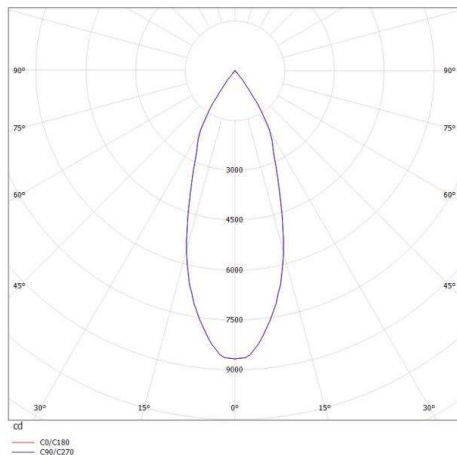

TRAIL

610-030005132455d

TRAIL MOVA M MOUNTING RAIL LIGHT INSERT made of aluminium, white, similar to RAL 9016, decor white, high-efficiently vacuum deposited aluminium reflector without safety glass beam 40°, light output direct, swiveling 350, tilting 90, with converter, max. 1050mA, dimmability: DALI, through wiring 7-polig, adapter/ceiling base white, IP20

DRAWING

TECHNICAL DETAILS

System perform. [W]	40
Bulb type	LED
Luminous flux [lm]	4300
Current sec. [mA]	1050
Colour temp. [K]	4000K
CRI	>90
Optics	aluminium reflector without protection glass
Designer	INHOUSE
Converter	with converter
Light output	direct
Beam angle [°]	40°
Voltage [V]	220-240V 50/60Hz
Through wiring	7-polig
Material	aluminium
Length [mm]	562
Height [mm]	156
Diameter [mm]	82
IP protection class	IP20
Voltage class	protection cl. I
Net weight [kg]	0,90
Color lamp	white
RAL	9016
Color adapter/ceiling base	white
Colour decor	white
EAN-Number	9010506440188
Lifetime [h]	L80 B10 50 000
Energy efficiency cl.	D
No. of luminaires B16A	50

LIGHT DISTRIBUTION CURVE

The values are rated values. Power and luminous flux are initially subject to a tolerance of +/- 10%. Colour temperature tolerance: +/- 150 K. The values apply to an ambient temperature of 25°C unless otherwise specified.