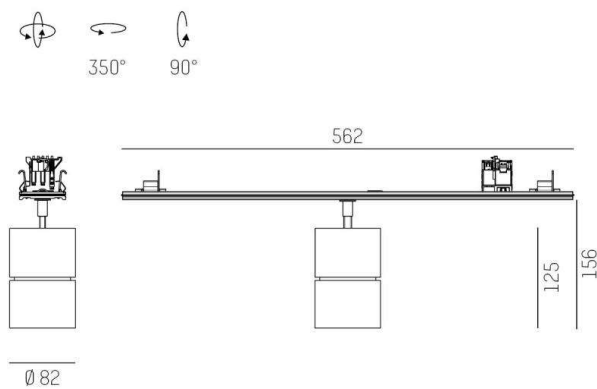

TRAIL

610-030005132455d

TRAIL MOVA M MOUNTING RAIL LIGHT INSERT made of aluminium, white, similar to RAL 9016, decor white, high-efficiently vacuum deposited aluminium reflector without safety glass beam 40°, light output direct, swiveling 350, tilting 90, with converter, max. 1050mA, dimmability: DALI, through wiring 7-polig, adapter/ceiling base white, IP20

DRAWING

TECHNICAL DETAILS

System perform. [W]	40
Bulb type	LED
Luminous flux [lm]	4300
Current sec. [mA]	1050
Colour temp. [K]	4000K
CRI	>90
Optics	aluminium reflector without protection glass
Designer	INHOUSE
Converter	with converter
Light output	direct
Beam angle [°]	40°
Voltage [V]	220-240V 50/60Hz
Through wiring	7-polig
Material	aluminium
Length [mm]	562
Height [mm]	156
Diameter [mm]	82
IP protection class	IP20
Voltage class	protection cl. I
Net weight [kg]	0,90
Color lamp	white
RAL	9016
Color adapter/ceiling base	white
Colour decor	white
EAN-Number	9010506440188
Lifetime [h]	L80 B10 50 000
Energy efficiency cl.	D
No. of luminaires B16A	50

LIGHT DISTRIBUTION CURVE

The values are rated values. Power and luminous flux are initially subject to a tolerance of +/- 10%. Colour temperature tolerance: +/- 150 K. The values apply to an ambient temperature of 25°C unless otherwise specified.