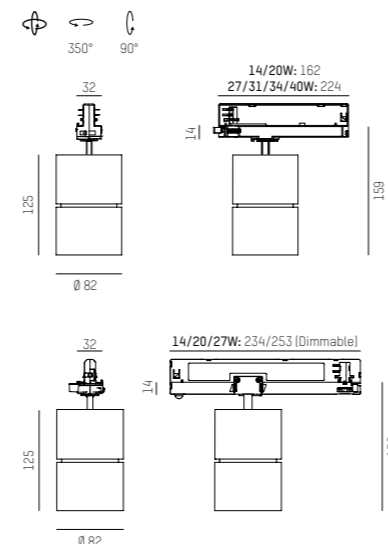

**DIM2
WARM**

Info: Seite / page 536