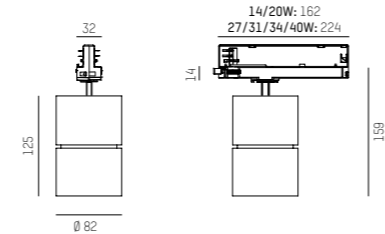

**DIM2
SPOT DIM2
WARM**

Info: Seite / page 534-536