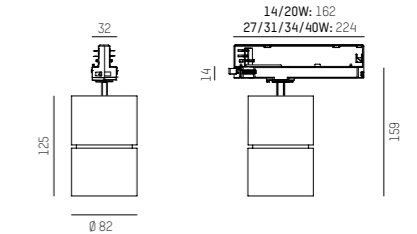

LED Stromschienenstrahler aus Aluminiumdruckguss
Feinstrukturlack in Weiß, Schwarz oder Silber matt
DARK Reflektor in 3 Ausstrahlwinkel
LED Konverter im Adapter integriert
BLUETOOTH über Molto Luce Smart APP steuerbar

Die cast aluminium LED track spotlight
Microstructure painting in white, black or silver matt
DARK reflector in 3 beam angles
Integrated LED Driver
BLUETOOTH with Molto Luce Smart APP controllable

Faretto in alluminio pressofuso per binario
verniciato bianco, nero o grigio opaco
DARK riflettore in 3 fasci di emissione
LED driver integrato
BLUETOOTH controllabile da Molto Luce Smart APP

Spot sur rail en aluminium
Finition laquée blanc, noir ou gris mat
DARK réflecteurs en 3 faisceaux disponibles
LED driver intégré
BLUETOOTH contrôlable avec Molto Luce Smart Retail APP

3-Phasen Schienensystem: Seite 458-463
3-phase track system: page 458-463

BLUETOOTH Info: Seite 538-541
BLUETOOTH Info: page 538-541

IP 20

ARTIKELNUMMER ERGÄNZEN / COMPLETE CODE

C = COVER

WW = LICHTFARBE/LIGHT COLOUR

X.....XX = FARBE/COLOUR

Y = DIMMBAR/DIMMABLE

without glass = 0
with glass = 1

LED 2700K = 43 PREMIUM CRI >90
 LED 3000K = 49 PREMIUM CRI >90
 LED 4000K = 24 CRI >90

silver matt = 4.....44
 white = 5.....55
 black = 6.....66
 switchable = 0
 PULSE DALI dimm = p
 BLUETOOTH dimm = b

MOVA M DARK TRACK

220-240V AC - Binning SDCM 3

SYS 14W

695-11CX162WWXXY	760lm	890lm	930lm
695-11CX163WWXXY	760lm	890lm	930lm
695-11CX164WWXXY	760lm	890lm	930lm
695-11CX165WWXXY	760lm	890lm	930lm

SYS 20W

695-11CX262WWXXY	1030lm	1210lm	1270lm
695-11CX263WWXXY	1030lm	1210lm	1270lm
695-11CX264WWXXY	1030lm	1210lm	1270lm
695-11CX265WWXXY	1030lm	1210lm	1270lm

SYS 27W

695-11CX362WWXXY	1470lm	1730lm	1810lm
695-11CX363WWXXY	1470lm	1730lm	1810lm
695-11CX364WWXXY	1470lm	1730lm	1810lm
695-11CX365WWXXY	1470lm	1730lm	1810lm

Lumenwerte ohne Glas
Lumen values without glass

LED Stromschienenstrahler aus Aluminiumdruckguss
Feinstrukturlack in Weiß, Schwarz oder Silber matt
Linse für ein exaktes Lichtbild ohne Streulicht
LED Konverter im Adapter integriert
BLUETOOTH über Molto Luce Smart APP steuerbar

Die cast aluminium LED track spotlight
Microstructure painting in white, black or silver matt
Lens for an exact light image without stray light
Integrated LED Driver
BLUETOOTH with Molto Luce Smart APP controllable

Faretto in alluminio pressofuso per binario
verniciato bianco, nero o grigio opaco
Lente per un'immagine di luce esatta senza luce diffusa
LED driver integrato
BLUETOOTH controllabile da Molto Luce Smart APP

Spot sur rail en aluminium
Finition laquée blanc, noir ou gris mat
LED driver intégré
BLUETOOTH contrôlable avec Molto Luce Smart Retail APP

3-Phasen Schienensystem: Seite 458-463
3-phase track system: page 458-463

BLUETOOTH Info: Seite 538-541
BLUETOOTH Info: page 538-541

MOVA Konfigurator: www.moltoluce.com

IP 20

MOVA M LENS TRACK

220-240V AC - Binning SDCM 3

SYS 14W