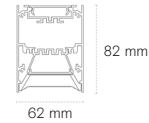

Length (mm)	W	Lm
		@4000K/@80CRI
281	4W	539
561	8W	1077
841	13W	1750
1121	16W	2154
1401	19W	2558
1681	24W	3231
1961	28W	3770
2241	32W	4308
L (548x548)	16W	2154

For combined Direct/Indirect data download IES file from website

SKU	Accessories
T2-NWC	Wall clip (Pair)
T2-NCR	Ceiling rose (Single)
T2-NRS	Rod suspension (1m, pair)
T2-NSM	Surface mounted kit (Pair)
T2-NBP	Blanking plate (1m)

SKU Builder

Series	Length	Optic	Profile Type	Profile Colour	Optic Colour	CRI	CCT	Control
T2-N	281	H (Honeycomb)	D (Direct)	B (Black)	B (Black)	8 (80)	27 (2700K)	N (Non-dim)
	561		I (Direct/Indirect)	W (White)	W (White)	9 (90)	3 (3000K)	D10 (0-10V)
	841	DR (Recessed)	C (Custom Col)				4 (4000K)	DA (DALI)
	1121						65 (6500K)	TDA (Tridonic DALI)
	1401						TW (2700-6500K)	
	1681							
	1961							
	2241							
	L							

Tyke