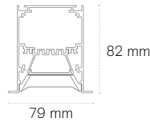

Length (mm)	W	Lm @4000K/@80CRI	
		White	Black
281	7W	716	269
561	14W	1432	538
841	20W	2046	769
1121	27W	2763	1038
1401	35W	3581	1346
1681	41W	4195	1576
1961	47W	4809	1807
2241	54W	5525	2076
L (548x548)	26W	2660	1000

LM-80

Accessories

SKU	Accessories
T2-NECAO	Surface mounted/Suspended profile end cap (single)
T2-NECRAO	Recessed profile end cap (single)
T2-SUS	Suspension kit (4m cable, pair)
T2-NSCD	Straight connector direct (Single)
T2-NSCI	Straight connector indirect (Single)

Indirect

Suspended