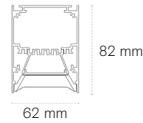

Direct

Surface Mounted, Suspended

Recessed