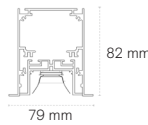

Certification

Warranty 5 years

Category

AS/NZS 60598.2.1

LM-80 report on request

Lifetime L70 >54000 h

Lower outputs available upon request. Standard profile lengths are listed, consult Novii for custom lengths and connector angles. All lengths are stated with internal drivers, smaller lengths are possible with drivers housed in adjoining N-Series lengths. Tunable White versions of 841mm, 561mm and 281mm lengths need drivers housed in adjoining N-Series lengths. Tunable White L/T/X are larger due to driver length, consult Novii for lengths. Indirect DALI models are available in single or dual DALI control. All L/T/X connectors have internal drivers. 5% Tolerance on stated lumen output and wattage.

Direct

Surface Mounted, Suspended

Recessed

Length (mm)	W	Lm @4000K/@80CRI
281	7.5W	998
561	15W	1996
841	22W	2928
1121	30W	3992
1401	38W	5208
1681	45W	5988
1961	52W	6920
2241	60W	7984

LM-80

Accessories

SKU	Accessories
T2-NECAO	Surface mounted/Suspended profile end cap (single)
T2-NECRAO	Recessed profile end cap (single)
T2-SUS	Suspension kit (4m cable, pair)
T2-NSCD	Straight connector direct (Single)
T2-NSCI	Straight connector indirect (Single)

Indirect

Suspended

Length (mm)	W	Lm @4000K/@80CRI
281	4W	539
561	8W	1077
841	13W	1750
1121	16W	2154
1401	19W	2558
1681	24W	3231
1961	28W	3770
2241	32W	4308

For combined Direct/Indirect data download IES file from website