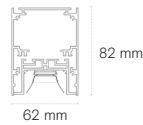

Certification

Warranty 5 years

Category

AS/NZS 60598.2.1

LM-80 report on request

Lifetime L70 >54000 h

Lower outputs available upon request. Standard profile lengths are listed, consult Novii for custom lengths and connector angles. All lengths are stated with internal drivers, smaller lengths are possible with drivers housed in adjoining N-Series lengths. Tunable White versions of 841mm, 561mm and 281mm lengths need drivers housed in adjoining N-Series lengths. Tunable White L/T/X are larger due to driver length, consult Novii for lengths. Indirect DALI models are available in single or dual DALI control. All L/T/X connectors have internal drivers. 5% Tolerance on stated lumen output and wattage.

Direct

Surface Mounted, Suspended

Recessed

Length (mm)	W	Lm @4000K/@80CRI
281	7.5W	998
561	15W	1996
841	22W	2928
1121	30W	3992
1401	38W	5208
1681	45W	5988
1961	52W	6920
2241	60W	7984

LM-80

Accessories

SKU	Accessories
T2-NECAO	Surface mounted/Suspended profile end cap (single)
T2-NECRAO	Recessed profile end cap (single)
T2-SUS	Suspension kit (4m cable, pair)
T2-NSCD	Straight connector direct (Single)
T2-NSCI	Straight connector indirect (Single)