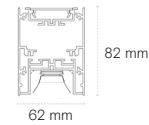

Certification

Warranty 5 years

Category

AS/NZS 60598.2.1

LM-80 report on request

Lifetime L70 >54000 h

Lower outputs available upon request. Standard profile lengths are listed, consult Novii for custom lengths and connector angles. All lengths are stated with internal drivers, smaller lengths are possible with drivers housed in adjoining N-Series lengths. Tunable White versions of 841mm, 561mm and 281mm lengths need drivers housed in adjoining N-Series lengths. Tunable White L/T/X are larger due to driver length, consult Novii for lengths. Indirect DALI models are available in single or dual DALI control. All L/T/X connectors have internal drivers. 5% Tolerance on stated lumen output and wattage.

Direct

Surface Mounted, Suspended

Recessed

Length (mm)	W	Lm @4000K/@80CRI
281	7.5W	998
561	15W	1996
841	22W	2928
1121	30W	3992
1401	38W	5208
1681	45W	5988
1961	52W	6920
2241	60W	7984

LM-80

Accessories

SKU	Accessories
T2-NECAO	Surface mounted/Suspended profile end cap (single)
T2-NECRAO	Recessed profile end cap (single)
T2-SUS	Suspension kit (4m cable, pair)
T2-NSCD	Straight connector direct (Single)
T2-NSCI	Straight connector indirect (Single)

SKU Builder

Series	Length	Optic	Profile Type	Profile Colour	Optic Colour	CRI	CCT	Control	
T2-N	281	D (Daisy)	D (Direct)	B (Black)	B (Black)	8 (80)	27 (2700K)	N (Non-dim)	
	561		I (Direct/Indirect)	W (White)		9 (90)	3 (3000K)	D10 (0-10V)	
	841		DR (Recessed)	C (Custom Col)			4 (4000K)	DA (DALI)	
	1121								TDA (Tridonic DALI)
	1401								
1681									
	1961								
	2241								

Indirect

Suspended

Length (mm)	W	Lm @4000K/@80CRI
281	4W	539
561	8W	1077
841	13W	1750
1121	16W	2154
1401	19W	2558
1681	24W	3231
1961	28W	3770
2241	32W	4308

For combined Direct/Indirect data download IES file from website