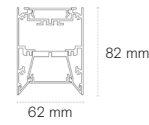

Length (mm)	W	Lm @4000K/@80CRI
281	4W	539
561	8W	1077
841	13W	1750
1121	16W	2154
1401	19W	2558
1681	24W	3231
1961	28W	3770
2241	32W	4308
L (548x548)	16W	2154
T (600x300)	14W	1885
X (600x600)	17W	2289

For combined Direct/Indirect data download IES file from website

SKU	Accessories
T2-NWC	Wall clip (Pair)
T2-NCR	Ceiling rose (Single)
T2-NRS	Rod suspension (1m, pair)
T2-NSM	Surface mounted kit (Pair)
T2-NBP	Blanking plate (1m)

SKU Builder

Series	Length	Optic	Profile Type	Profile Colour	Optic Colour	CRI	CCT	Control
T2-N	281	B (Baffle)	D (Direct)	B (Black)	B (Black)	8 (80)	27 (2700K)	N (Non-dim)
			I (Direct/Indirect)	W (White)	W (White)	9 (90)	3 (3000K)	D10 (0-10V)
	DR (Recessed)		C (Custom Col)	C (Custom Col)		4 (4000K)	DA (DALI)	
						65 (6500K)	TDA (Tridonic DALI)	
						TW (2700-6500K)		
	561							
	841							
	1121							
	1401							
	1681							
	1961							
	2241							
	L							
	T							
	X							

Tyke