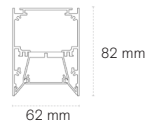

### Category

AS/NZS 60598.2.1

LM-80 report on request

**Lifetime** L90 >54000 h

Lower outputs available upon request. Standard profile lengths are listed, consult Novii for custom lengths and connector angles. All lengths are stated with internal drivers, smaller lengths are possible with drivers housed in adjoining N-Series lengths. Tunable White versions of 841mm, 561mm and 281mm lengths need drivers housed in adjoining N-Series lengths. Tunable White L/T/X are larger due to driver length, consult Novii for lengths. Indirect DALI models are available in single or dual DALI control. All L/T/X connectors have internal drivers. 5% Tolerance on stated lumen output and wattage.

### Direct

Surface Mounted, Suspended

Recessed

Length (mm)	W	Lm @4000K/@80CRI	
		White	Black
281	7W	733	705
561	14W	1467	1409
841	20W	2095	2013
1121	27W	2828	2717
1401	35W	3668	3526
1681	41W	4295	4127
1961	47W	4924	4730
2241	54W	5657	5435
L (548x548)	26W	2724	2617
T (600x300)	21W	2200	2114
X (600x600)	29W	3038	2919