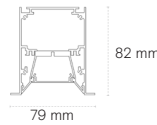

Length (mm)	W	Lm @4000K/@80CRI	
		White	Black
281	7W	733	705
561	14W	1467	1409
841	20W	2095	2013
1121	27W	2828	2717
1401	35W	3668	3526
1681	41W	4295	4127
1961	47W	4924	4730
2241	54W	5657	5435
L (548x548)	26W	2724	2617
T (600x300)	21W	2200	2114
X (600x600)	29W	3038	2919

LM-80

Accessories

SKU	Accessories
T2-NECAO	Surface mounted/Suspended profile end cap (single)
T2-NECRAO	Recessed profile end cap (single)
T2-SUS	Suspension kit (4m cable, pair)
T2-NSCD	Straight connector direct (Single)
T2-NSCI	Straight connector indirect (Single)

Indirect

Suspended