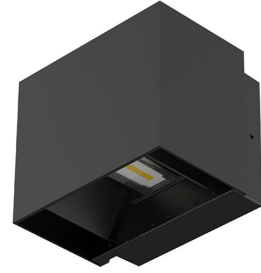

Up/Down Adjustable Wall Light

Model: F3-10UDAW

Physical

Material PC/Aluminium
Trim finish White, Black
Mounting type Wall Mounted

Electrical

Voltage AC 220-240, 50/60 Hz
Control Non-dimmable

Optical

Beam angle 15°-120°
CCT 2700, 3000, 4000, 5000K
CRI 80 (90 on request)
UGR >19
Efficiency 70-94lm/W
SDCM 3

Certification

Warranty 5 years
Category IP65
Lifetime L70B10 >40000 Hrs
 AS/NZS 60598.2.1

Features

IP65

Ajustable beam

Up/Down Distribution

Product Specification

SKU	Wattage	Lumen Output (80CRI / 4000K)	Dimensions LxWxH mm	Technical Drawing
F3-10UDAW	10W	940lm	120 x 100 x 96.8	
F3-18UDAW	18W	1260lm	242 x 100 x 97.7	