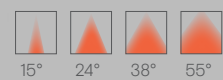

### Physical

**Housing** Aluminium

**Trim Finish** White, Black

**Mounting Type** Recessed

### Optical

**Beam Angle**

**CCT** 2700, 3000, 4000, 5000K

**4545CRI** 90, Thrive\*

**UGR** < 19

**Efficiency** 70-91lm/W