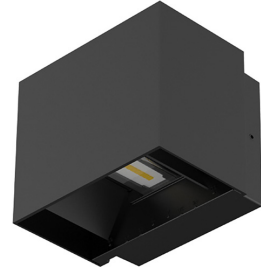

# Up/Down Adjustable Wall Light

Model: F3-10UDAW

## Physical

**Material** PC/Aluminium  
**Trim finish** White, Black  
**Mounting type** Wall Mounted

## Features

IP65

Ajustable beam

Up/Down Distribution