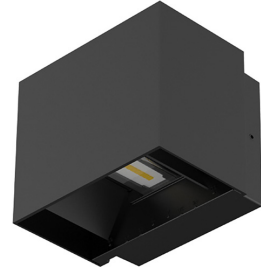

# Up/Down Adjustable Wall Light

Model: F3-10UDAW

## Physical

**Material** PC/Aluminium

**Trim finish** White, Black

**Mounting type** Wall Mounted

## Features

IP65

Ajustable beam

Up/Down  
Distribution