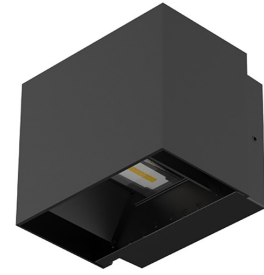

Up/Down Adjustable Wall Light

Model: F3-10UDAW

Physical

Material PC/Aluminium
Trim finish Black
Mounting type Wall Mounted

Electrical

Voltage AC 220-240, 50/60 Hz
Control Non-dimmable

Optical

Beam angle 15°-120°
CCT 2700, 3000, 4000, 5000K
CRI 80 (90 on request)
UGR >19
Efficiency 70-94lm/W
SDCM 3

Certification

Warranty 5 years
Category IP65
Lifetime L70B10 >40000 Hrs
 AS/NZS 60598.2.1

Features

IP65

Adjustable beam

Up/Down Distribution

Product Specification

SKU	Wattage	Lumen Output (80CRI / 4000K)	Dimensions LxWxH mm	Technical Drawing
F3-10UDAW	10W	940lm	120 x 100 x 96.8	
F3-18UDAW	18W	1260lm	242 x 100 x 97.7	