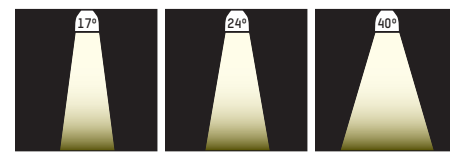

LED Stromschienenstrahler aus Aluminiumdruckguss
Feinstrukturlack in weiß, schwarz oder silber matt
HIGH EFFICIENCY Reflektor in 4 Ausstrahlwinkel
LED Konverter im Adapter integriert
BLUETOOTH über Molto Luce Smart APP steuerbar

Die cast aluminium LED track spotlight
Microstructure painting in white, black or silver matt
HIGH EFFICIENCY reflector in 4 beam angles
Integrated LED Driver
BLUETOOTH with Molto Luce Smart APP controllable

Faretto in alluminio pressofuso per binario
verniciato bianco, nero o grigio opaco
HIGH EFFICIENCY riflettore in 4 fasci di emissione
LED driver integrato
BLUETOOTH controllabile da Molto Luce Smart APP

Spot sur rail en aluminium
Finition laquée blanc, noir ou gris mat
HIGH EFFICIENCY réflecteur, 4 faisceaux disponibles
Pilotage de LED intégré
BLUETOOTH contrôlable par Molto Luce Smart APP

LED 3500K auf Anfrage / on request
Sonderlichtfarben auf Anfrage
Special light colours on request

A+ - A

IP 20 CE

MOVA HIGH EFFICIENCY TRACK

220-240V AC · Binning SDCM 3 · PASSIVE COOLING

SYS 14W

	W2	W3	W4
695-11CX122WWXXY	1370lm	1620lm	1700lm
695-11CX123WWXXY	1370lm	1620lm	1700lm
695-11CX124WWXXY	1370lm	1620lm	1700lm
695-11CX125WWXXY	1370lm	1620lm	1700lm

SYS 20W

	W2	W3	W4
695-11CX222WWXXY	1900lm	2240lm	2360lm
695-11CX223WWXXY	1900lm	2240lm	2360lm
695-11CX224WWXXY	1900lm	2240lm	2360lm
695-11CX225WWXXY	1900lm	2240lm	2360lm

SYS 27W

	W2	W3	W4
695-11CX322WWXXY	2540lm	3000lm	3150lm
695-11CX323WWXXY	2540lm	3000lm	3150lm
695-11CX324WWXXY	2540lm	3000lm	3150lm
695-11CX325WWXXY	2540lm	3000lm	3150lm

SYS 31W

	W2	W3	W4
695-11CX422WWXXO	2840lm	3350lm	3510lm
695-11CX423WWXXO	2840lm	3350lm	3510lm
695-11CX424WWXXO	2840lm	3350lm	3510lm
695-11CX425WWXXO	2840lm	3350lm	3510lm

SYS 34W