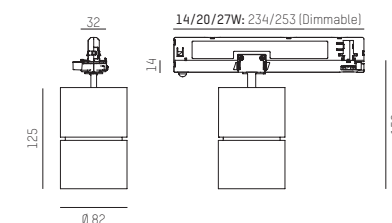

LED Stromschienenstrahler aus Aluminiumdruckguss
Feinstrukturlack in weiß, schwarz oder silber matt
HIGH EFFICIENCY Reflektor in 4 Ausstrahlwinkel
LED Konverter im Adapter integriert
BLUETOOTH über Molto Luce Smart APP steuerbar

Die cast aluminium LED track spotlight
Microstructure painting in white, black or silver matt
HIGH EFFICIENCY reflector in 4 beam angles
Integrated LED Driver
BLUETOOTH with Molto Luce Smart APP controllable

Faretto in alluminio pressofuso per binario
verniciato bianco, nero o grigio opaco
HIGH EFFICIENCY riflettore in 4 fasci di emissione
LED driver integrato
BLUETOOTH controllabile da Molto Luce Smart APP

Spot sur rail en aluminium
Finition laquée blanc, noir ou gris mat
HIGH EFFICIENCY réflecteur, 4 faisceaux disponibles
Pilotage de LED intégré
BLUETOOTH contrôlable par Molto Luce Smart APP

LED 3500K auf Anfrage / on request
Sonderlichtfarben auf Anfrage
Special light colours on request

A+ - A

IP 20 CE

MOVA HIGH EFFICIENCY TRACK

220-240V AC · Binning SDCM 3 · PASSIVE COOLING

SYS 14W

	W2	W3	W4
695-11CX122WWXXY	1370lm	1620lm	1700lm
695-11CX123WWXXY	1370lm	1620lm	1700lm
695-11CX124WWXXY	1370lm	1620lm	1700lm
695-11CX125WWXXY	1370lm	1620lm	1700lm

SYS 20W

	W2	W3	W4
695-11CX222WWXXY	1900lm	2240lm	2360lm
695-11CX223WWXXY	1900lm	2240lm	2360lm
695-11CX224WWXXY	1900lm	2240lm	2360lm
695-11CX225WWXXY	1900lm	2240lm	2360lm

SYS 27W

	W2	W3	W4
695-11CX322WWXXY	2540lm	3000lm	3150lm
695-11CX323WWXXY	2540lm	3000lm	3150lm
695-11CX324WWXXY	2540lm	3000lm	3150lm
695-11CX325WWXXY	2540lm	3000lm	3150lm

SYS 31W

	W2	W3	W4
695-11CX422WWXXO	2840lm	3350lm	3510lm
695-11CX423WWXXO	2840lm	3350lm	3510lm
695-11CX424WWXXO	2840lm	3350lm	3510lm
695-11CX425WWXXO	2840lm	3350lm	3510lm

SYS 34W