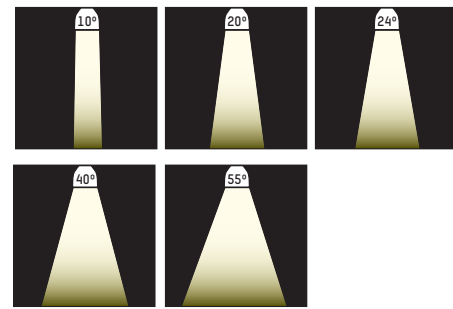

LED Stromschienenstrahler aus Aluminiumdruckguss
Feinstrukturlack in weiß, schwarz oder silber matt
Linse für ein exaktes Lichtbild ohne Streulicht
LED Konverter im Adapter integriert
BLUETOOTH über Molto Luce Smart APP steuerbar

Die cast aluminium LED track spotlight
Microstructure painting in white, black or silver matt
Lens for an exact light image without stray light
Integrated LED Driver
BLUETOOTH with Molto Luce Smart APP controllable

Faretto in alluminio pressofuso per binario
verniciato bianco, nero o grigio opaco
Lattina in alluminio in 5 fasci di emissione
LED driver integrato
BLUETOOTH controllabile da Molto Luce Smart APP

Spot sur rail en aluminium
Finition laquée blanc, noir ou gris mat
Réflecteurs aluminium, 5 faisceaux disponibles
Pilotage de LED intégré
BLUETOOTH contrôlable par Molto Luce Smart APP

LED 3500K auf Anfrage / on request
Sonderlichtfarben auf Anfrage
Special light colours on request

A+ - A

IP 20 CE

ARTIKELNUMMER ERGÄNZEN / COMPLETE CODE

WW = LICHTFARBE/LIGHT COLOUR

X....XX = FARBE/COLOUR

Y = DIMMBAR/DIMMABLE

W2	LED 2700K = 43	PREMIUM CRI >90
W3	LED 3000K = 49	PREMIUM CRI >90
W4	LED 4000K = 24	CRI >90

SM	silver matt = 4....44
W	white = 5....55
S	black = 6....66

S	switchable = 0
P	PULSE DALI dimm = p
B	BLUETOOTH dimm = b

MOVA LENS TRACK

220-240V AC · Binning SDCM 3 · PASSIVE COOLING

SYS 14W

	W2	W3	W4
695-110X131WWXXY	780lm	830lm	950lm
695-110X132WWXXY	1240lm	1440lm	1510lm
695-110X133WWXXY	1350lm	1560lm	1640lm
695-110X134WWXXY	1270lm	1470lm	1550lm
695-110X135WWXXY	1010lm	1160lm	1220lm

SYS 20W

	W2	W3	W4
695-110X231WWXXY	940lm	1000lm	1140lm
695-110X232WWXXY	1730lm	2000lm	2100lm
695-110X233WWXXY	1870lm	2160lm	2280lm
695-110X234WWXXY	1770lm	2040lm	2150lm
695-110X235WWXXY	1400lm	1610lm	1700lm

SYS 27W

	W2	W3	W4
695-110X332WWXXY	2310lm	2670lm	2810lm
695-110X333WWXXY	2510lm	2900lm	3040lm
695-110X334WWXXY	2370lm	2740lm	2870lm
695-110X335WWXXY	1870lm	2160lm	2270lm

SYS 31W

	W2	W3	W4
695-110X432WWXX0	2580lm	2980lm	3130lm
695-110X433WWXX0	2800lm	3240lm	3390lm
695-110X434WWXX0	2640lm	3050lm	3200lm
695-110X435WWXX0	2090lm	2410lm	2530lm

SYS 35W

	W2	W3	W4
695-110X732WWXX0	2850lm	3290lm	3450lm
695-110X733WWXX0	3090lm	3570lm	3740lm
695-110X734WWXX0	2910lm	3370lm	3530lm
695-110X735WWXX0	2300lm	2660lm	2790lm

SYS 42W

	W2	W3	W4
695-110X832WWXX0	3210lm	3710lm	3880lm
695-110X833WWXX0	3480lm	4020lm	4210lm
695-110X834WWXX0	3280lm	3800lm	3970lm
695-110X835WWXX0	2600lm	3000lm	3140lm