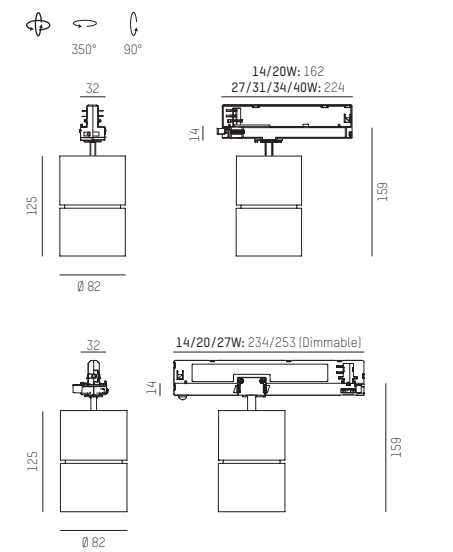

LED Stromschienenstrahler aus Aluminiumdruckguss
Feinstrukturlack in weiß, schwarz oder silber matt
Linse für ein exaktes Lichtbild ohne Streulicht
LED Konverter im Adapter integriert
BLUETOOTH über Molto Luce Smart APP steuerbar

Die cast aluminium LED track spotlight
Microstructure painting in white, black or silver matt
Lens for an exact light image without stray light
Integrated LED Driver
BLUETOOTH with Molto Luce Smart APP controllable

Faretto in alluminio pressofuso per binario
verniciato bianco, nero o grigio opaco
Lattina in alluminio in 5 fasci di emissione
LED driver integrato
BLUETOOTH controllabile da Molto Luce Smart APP

Spot sur rail en aluminium
Finition laquée blanc, noir ou gris mat
Réflecteurs aluminium, 5 faisceaux disponibles
Pilotage de LED intégré
BLUETOOTH contrôlable par Molto Luce Smart APP

LED 3500K auf Anfrage / on request
Sonderlichtfarben auf Anfrage
Special light colours on request

A+ - A

IP 20 CE

ARTIKELNUMMER ERGÄNZEN / COMPLETE CODE

WW = LICHTFARBE/LIGHT COLOUR

X....XX = FARBE/COLOUR

Y = DIMMBAR/DIMMABLE

W2	LED 2700K = 43	PREMIUM CRI >90
W3	LED 3000K = 49	PREMIUM CRI >90
W4	LED 4000K = 24	CRI >90

SM	silver matt = 4....44
W	white = 5....55
S	black = 6....66

S	switchable = 0
P	PULSE DALI dimm = p
B	BLUETOOTH dimm = b

MOVA LENS TRACK

220-240V AC · Binning SDCM 3 · PASSIVE COOLING

SYS 14W

	W2	W3	W4
695-110X131WWXXY	780lm	830lm	950lm
695-110X132WWXXY	1240lm	1440lm	1510lm
695-110X133WWXXY	1350lm	1560lm	1640lm
695-110X134WWXXY	1270lm	1470lm	1550lm
695-110X135WWXXY	1010lm	1160lm	1220lm

SYS 20W

	W2	W3	W4
695-110X231WWXXY	940lm	1000lm	1140lm
695-110X232WWXXY	1730lm	2000lm	2100lm
695-110X233WWXXY	1870lm	2160lm	2280lm
695-110X234WWXXY	1770lm	2040lm	2150lm
695-110X235WWXXY	1400lm	1610lm	1700lm

SYS 27W

	W2	W3	W4
695-110X332WWXXY	2310lm	2670lm	2810lm
695-110X333WWXXY	2510lm	2900lm	3040lm
695-110X334WWXXY	2370lm	2740lm	2870lm
695-110X335WWXXY	1870lm	2160lm	2270lm

SYS 31W

	W2	W3	W4
695-110X432WWXX0	2580lm	2980lm	3130lm
695-110X433WWXX0	2800lm	3240lm	3390lm
695-110X434WWXX0	2640lm	3050lm	3200lm
695-110X435WWXX0	2090lm	2410lm	2530lm

SYS 35W

	W2	W3	W4
695-110X732WWXX0	2850lm	3290lm	3450lm
695-110X733WWXX0	3090lm	3570lm	3740lm
695-110X734WWXX0	2910lm	3370lm	3530lm
695-110X735WWXX0	2300lm	2660lm	2790lm

SYS 42W

	W2	W3	W4
695-110X832WWXX0	3210lm	3710lm	3880lm
695-110X833WWXX0	3480lm	4020lm	4210lm
695-110X834WWXX0	3280lm	3800lm	3970lm
695-110X835WWXX0	2600lm	3000lm	3140lm