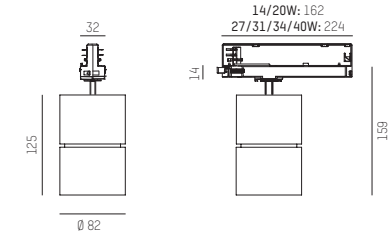

LED Stromschienenstrahler aus Aluminiumdruckguss
Feinstrukturlack in weiß, schwarz oder silber matt
HIGH EFFICIENCY Reflektor in 4 Ausstrahlwinkel
LED Konverter im Adapter integriert
BLUETOOTH über Molto Luce Smart APP steuerbar

Die cast aluminium LED track spotlight
Microstructure painting in white, black or silver matt
HIGH EFFICIENCY reflector in 4 beam angles
Integrated LED Driver
BLUETOOTH with Molto Luce Smart APP controllable

Faretto in alluminio pressofuso per binario
verniciato bianco, nero o grigio opaco
HIGH EFFICIENCY riflettore in 4 fasci di emissione
LED driver integrato
BLUETOOTH controllabile da Molto Luce Smart APP

Spot sur rail en aluminium
Finition laquée blanc, noir ou gris mat
HIGH EFFICIENCY réflecteur, 4 faisceaux disponibles
Pilotage de LED intégré
BLUETOOTH contrôlable par Molto Luce Smart APP

LED 3500K auf Anfrage / on request
Sonderlichtfarben auf Anfrage
Special light colours on request

A+ - A

IP 20 CE

MOVA HIGH EFFICIENCY TRACK

220-240V AC · Binning SDCM 3 · PASSIVE COOLING

SYS 14W

	W2	W3	W4
695-11CX122WWXXY	1370lm	1620lm	1700lm
695-11CX123WWXXY	1370lm	1620lm	1700lm
695-11CX124WWXXY	1370lm	1620lm	1700lm
695-11CX125WWXXY	1370lm	1620lm	1700lm

SYS 20W

	W2	W3	W4
695-11CX222WWXXY	1900lm	2240lm	2360lm
695-11CX223WWXXY	1900lm	2240lm	2360lm
695-11CX224WWXXY	1900lm	2240lm	2360lm
695-11CX225WWXXY	1900lm	2240lm	2360lm

SYS 27W

	W2	W3	W4
695-11CX322WWXXY	2540lm	3000lm	3150lm
695-11CX323WWXXY	2540lm	3000lm	3150lm
695-11CX324WWXXY	2540lm	3000lm	3150lm
695-11CX325WWXXY	2540lm	3000lm	3150lm

SYS 31W

	W2	W3	W4
695-11CX422WWXXO	2840lm	3350lm	3510lm
695-11CX423WWXXO	2840lm	3350lm	3510lm
695-11CX424WWXXO	2840lm	3350lm	3510lm
695-11CX425WWXXO	2840lm	3350lm	3510lm

SYS 34W