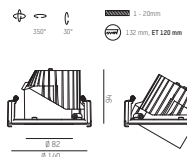

A++ - A

IP 20

MOVA HIGH EFFICIENCY R

ARTIKELNUMMER ERGÄNZEN / COMPLETE CODE

C = COVER	W = LICHTFARBE/LIGHT COLOUR	XX = FARBE/COLOUR
without glass = 0	W LED 2700K = 43 PREMIUM CRI >90	XX silver matt = 44
with glass = 1	W LED 3000K = 49 PREMIUM CRI >90	XX white = 55
	W LED 4000K = 24 CRI >90	XX black = 66

LED CONVERTER MOVA HIGH EFFICIENCY R