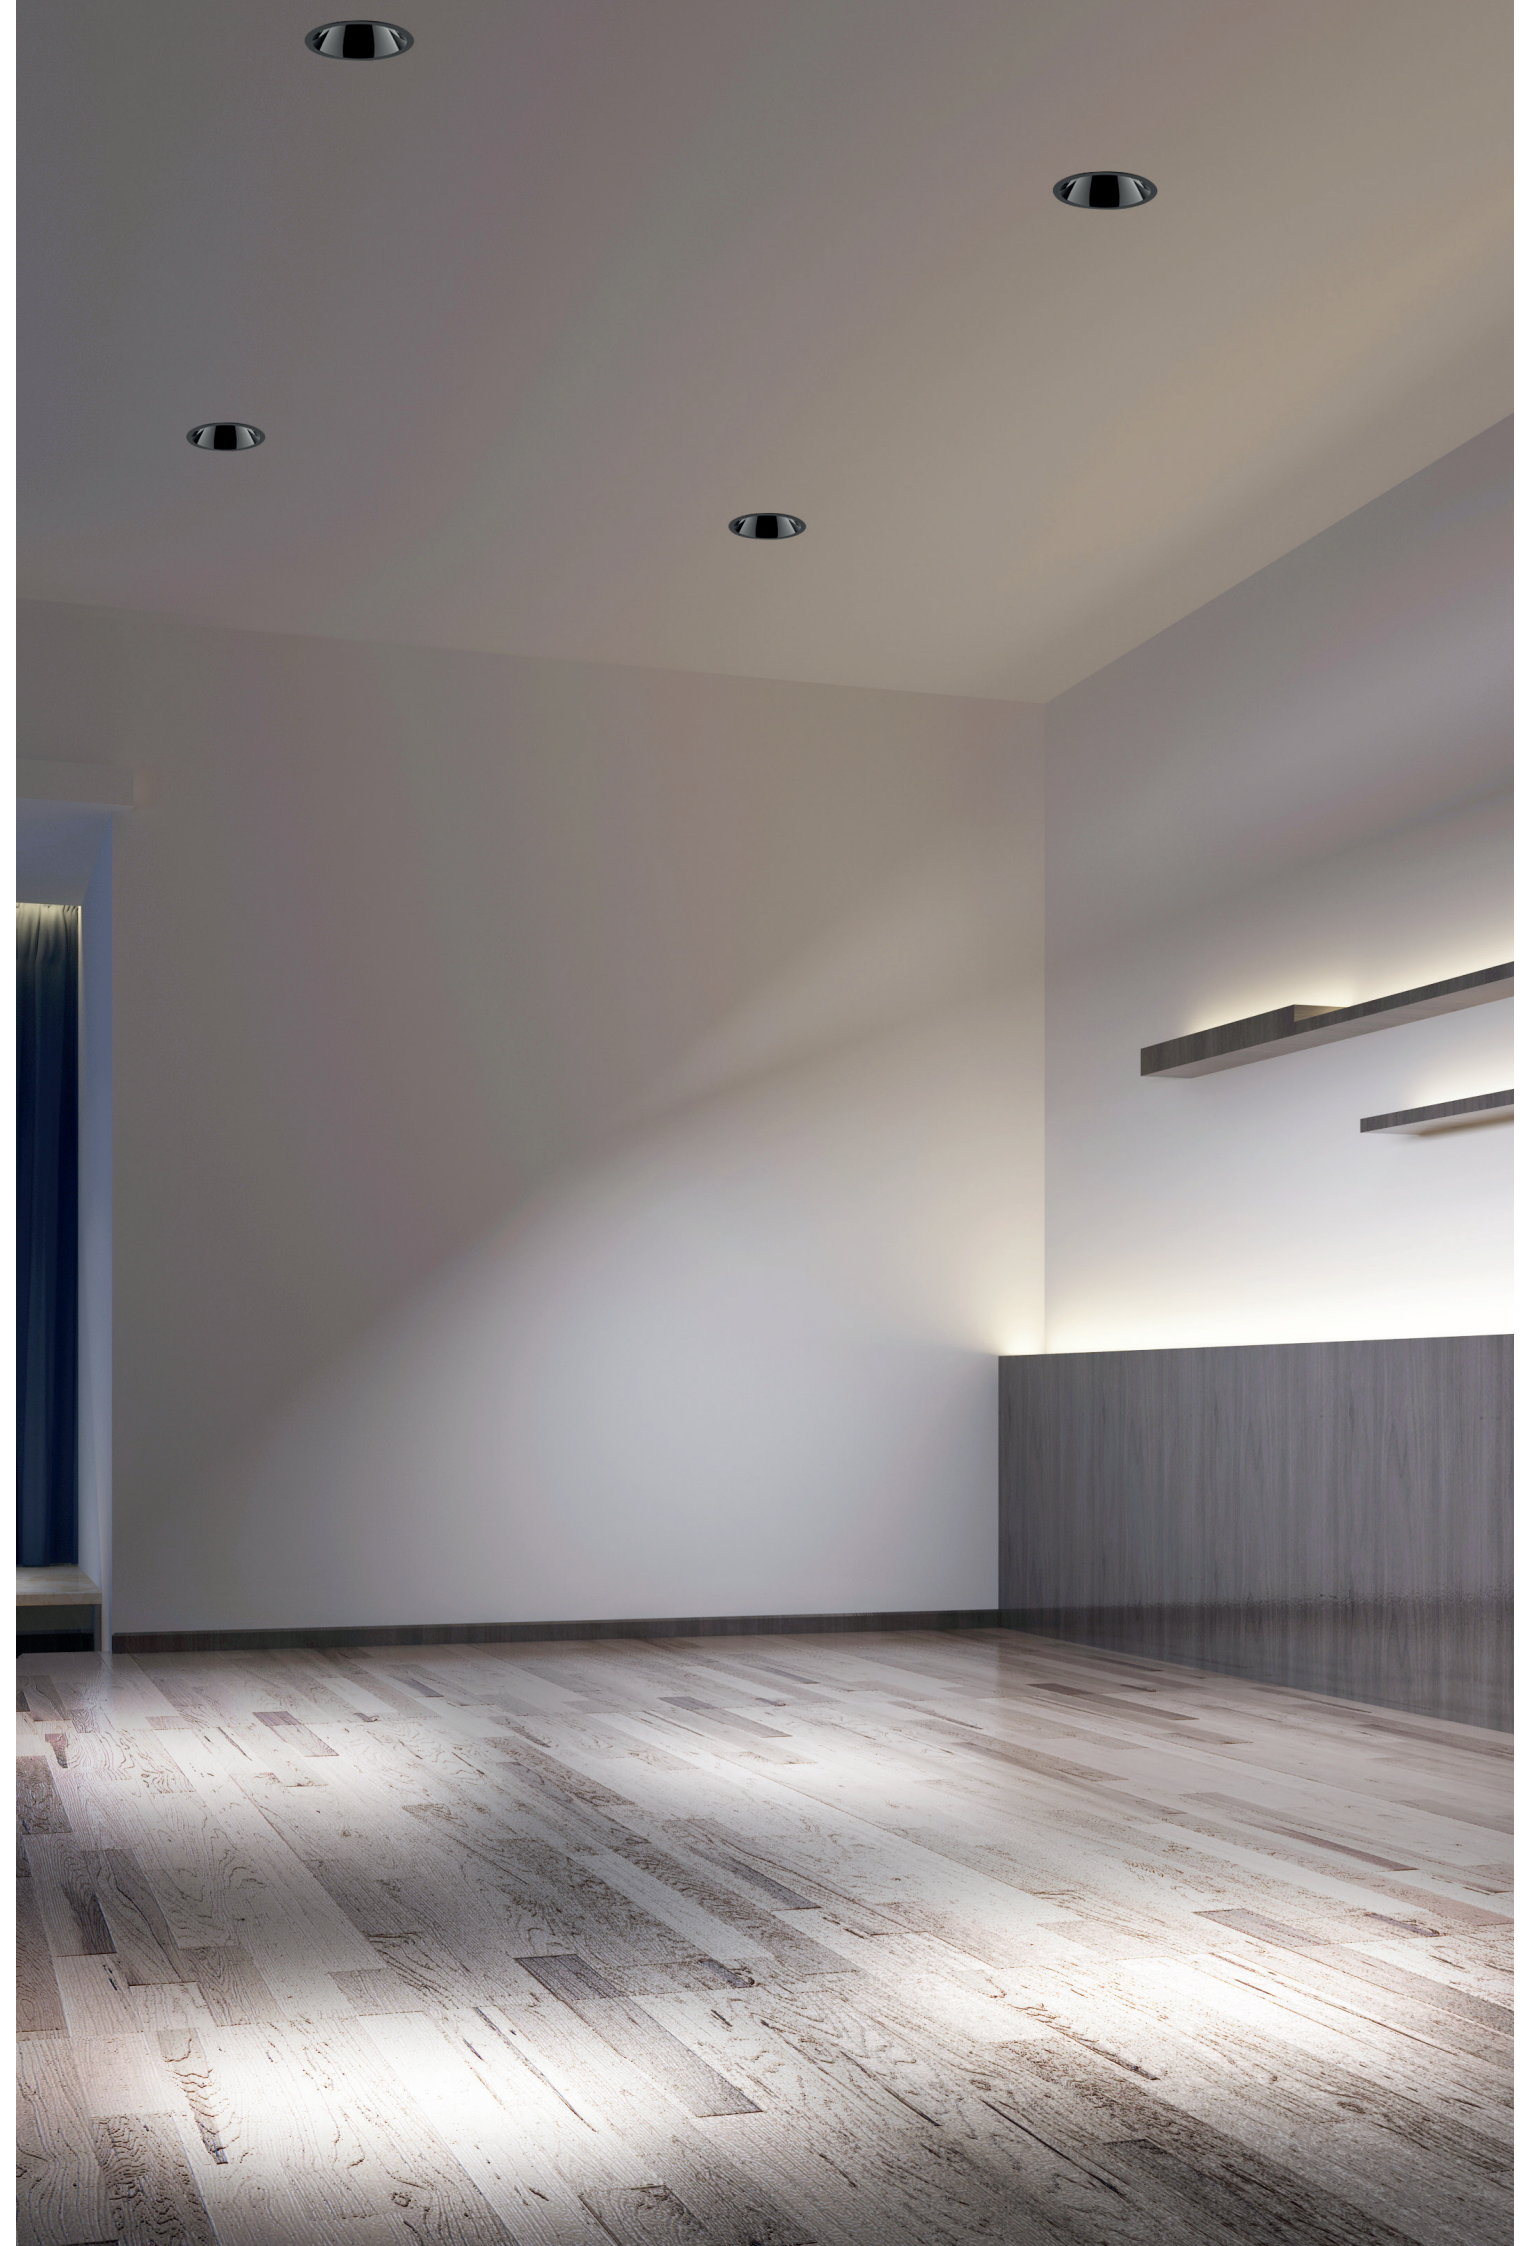

ZURÜCK ZUR ÜBERSICHT / BACK TO OVERVIEW