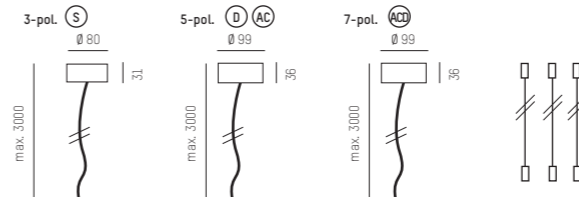

3 EINSPEISUNGSSET / POWER FEED SET

Bestehend aus: Baldachin, Kabel 3000mm, 3 x Seil 3000mm, 3 x Deckenbefestigung
Contents: ceiling base, cable 3000mm, 3 x wire 3000mm, 3 x ceiling fixation

663-206000000XXY