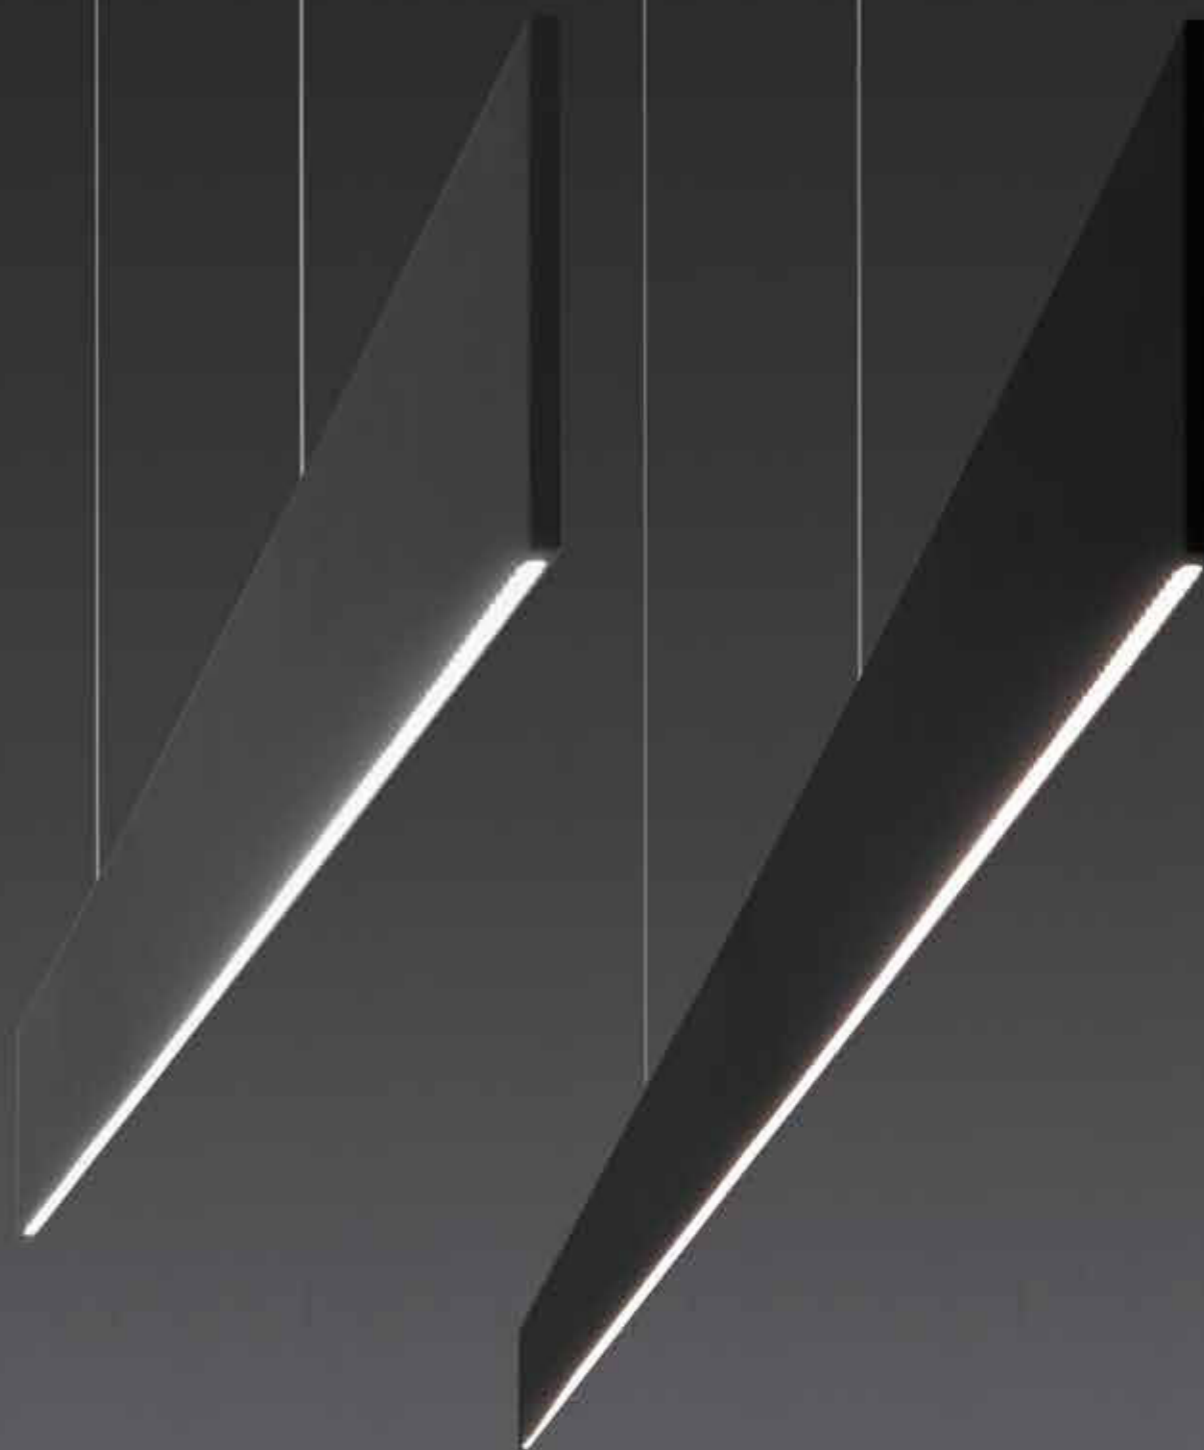

PURE ELEGANCE THAT MAKES AN IMPRESSION

Die grazile Pendelleuchte After 8 hat schon immer mit ihrer klaren Formensprache und einem extra schlanken Design beeindruckt. Mit einer Breite von nur 5 mm besticht die Leuchte durch schwebende Leichtigkeit und integriert sich exzellent in jedem Ambiente. Um After 8 noch feiner zu gestalten, wurden die Stromführung in die Abhängseile integriert und eine weitere Länge mit aufgenommen. Der schlanke Leuchtenkörper aus massivem Aluminium ist in den gebürsteten eloxierten Farben Schwarz, Graphit Grey und Bronze sowie in Weiß pulverbeschichtet erhältlich. Mit After 8 Round ist nun eine weitere gelungene Leuchte für die Serie entstanden. Mit dem ebenso zarten Leuchtenkörper erhellt After 8 Round mit direkt/indirekten Licht harmonisch den Raum und setzt auf minimalistische Weise edle Akzente. Erhältlich ist die Leuchte in den Farben Schwarz, Graphit Grey und Bronze gebürstet eloxiert.

After 8, the graceful suspended luminaire, has always made a lasting impression, with its clear and an extra-sleek design. Only 5mm in width, the luminaire appeals with its floating lightness and can be perfectly integrated in any environment. To create even finer After 8, the power lead was integrated into the suspension and a further length was included. The slim body made of solid aluminium is available in the anodised colours black, graphite grey and bronze as well as white powder-coated. After 8 Round is another successful luminaire for the series. With the equally filigree luminair body, After 8 Round harmoniously brightens up the room with direct/indirect light and creates noble accents in a minimalistic way. After 8 Round is available in the anodised colours black, graphite grey and bronze.

Design: INHOUSE