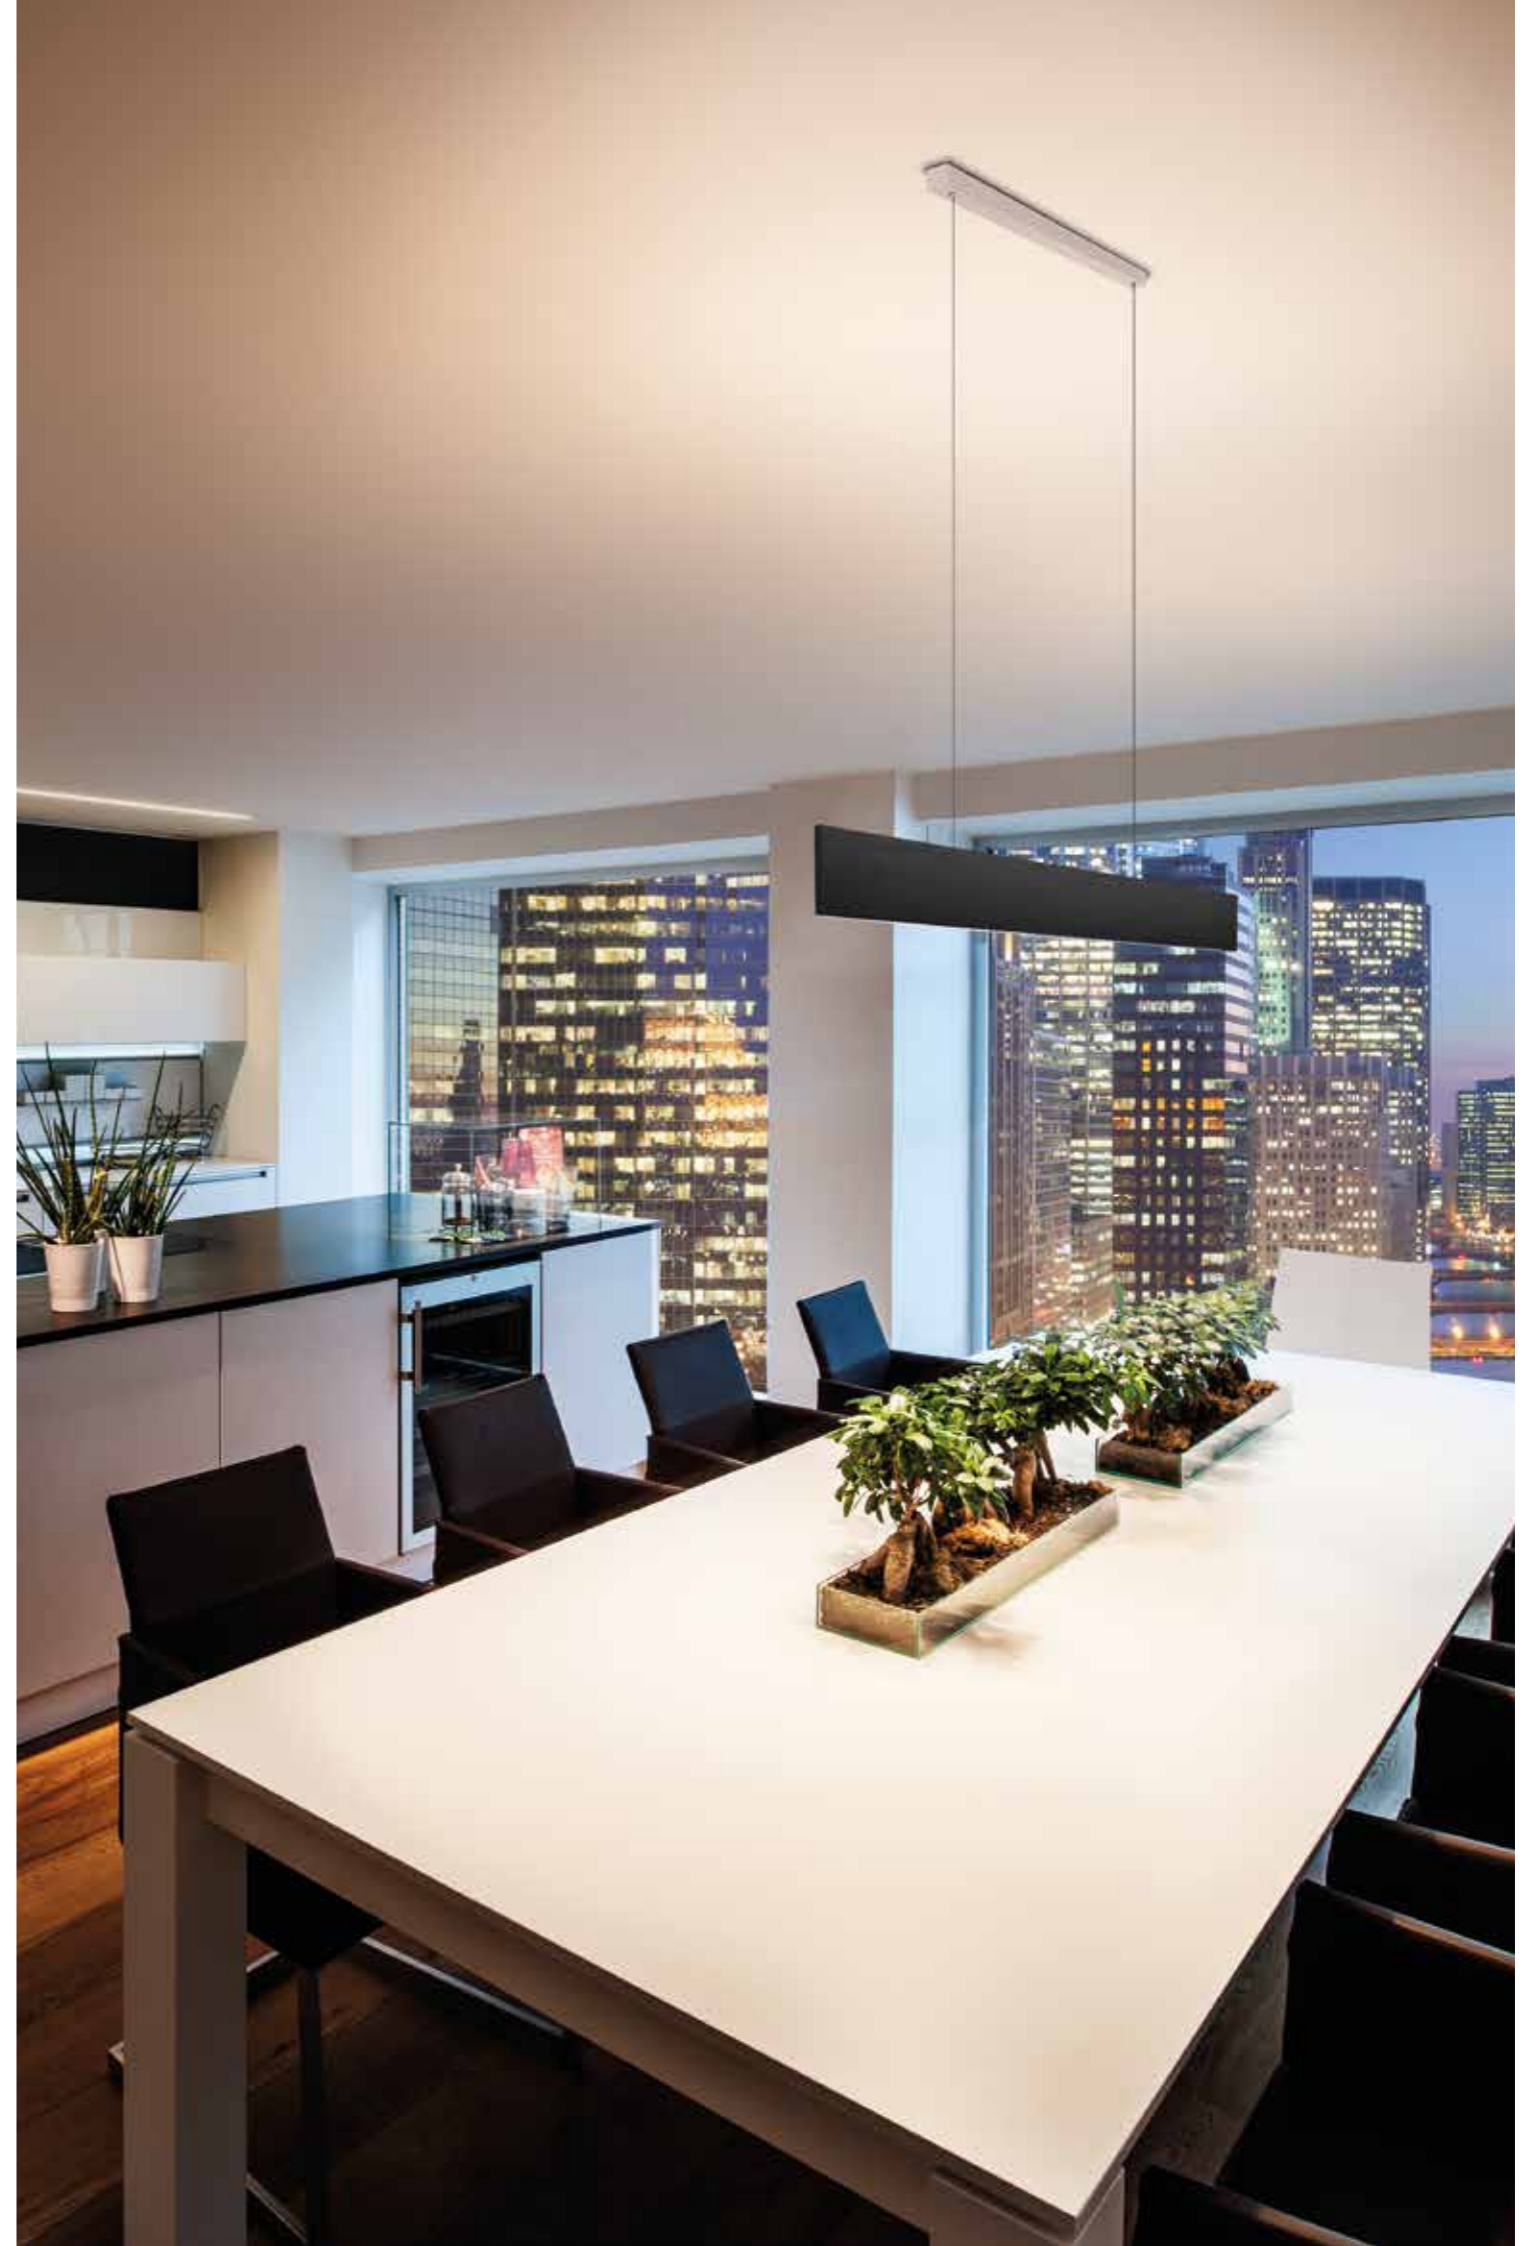

ARTIKELNUMMER ERGÄNZEN / COMPLETE CODE

W = LICHTFARBE/LIGHT COLOUR

XX = FARBE/COLOUR

Y = DIMMBAR/DIMMABLE

W2	LED 2700K = 3
W3	LED 3000K = 9
W4	LED 4000K = 4

W	white laquered = 05
SE	black brushed anodized = 41
BE	bronze brushed anodized = 62
GE	graphit grey brushed anodized = 70

A	Analog dimm 1-10V = a
D	DALI dimm = d
Z	ZigBee dimm = z