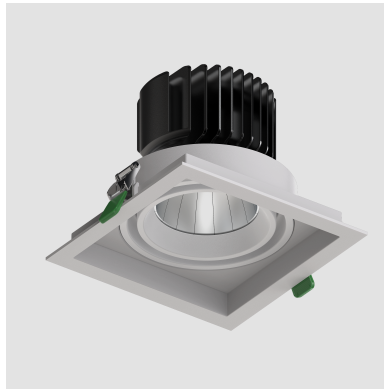

# fluxxLED

Commercial downlight

# fluxxLED

Model shown: F3-CRD28

Model shown: F3-CSD28

## Product Specification

SKU	Wattage	Lumen Output (80CRI / 4000K)	Dimension DxH mm	Cutout D mm (LxW mm)
F3-CRD28	28W	3900lm	138 x 110	125-130
F3-CSD28	28W	3900lm	175 x 175 x 130	160x160

## Physical

Material  
ADC12 Aluminium

Finish  
White/ Black

Mounting Type  
Recessed

Rotation / Tilt Angle  
355/30°